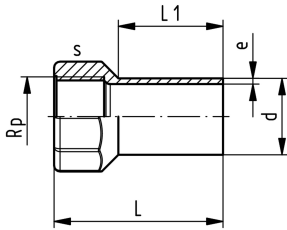

## SYGEF Standard adaptor socket female Rp SDR21/PN16

### Model:

- Material: PVDF
- With butt fusion spigot and parallel female thread Rp
- Avoid stresses when installing and large changes in temperature
- Connection to plastic thread only
- Do not use thread sealing pastes that are harmful to PVDF

### Note:

\* Please keep strictly to the GF internal installation preferences

d	Thread Type	Size	PN	SDR	FM	Code	SP	Weight	
(mm)		(inch)	(bar)					(kg)	
20	Rp	¾	16	21	BCF, IR	<b>735 910 585</b>	1	0.030	
20	Rp	½	16	21	BCF, IR	<b>735 910 586</b>	1	0.026	
25	Rp	¾	16	21	BCF, IR	<b>735 910 587</b>	1	0.032	
32	Rp	1	16	21	BCF, IR	<b>735 910 588</b>	1	0.065	
40	Rp	1 ¼	16	21	BCF, IR	<b>735 910 589</b>	1	0.092	
50	Rp	1 ½	16	21	BCF, IR	<b>735 910 590</b>	1	0.108	
*	63	Rp	2	16	21	BCF, IR	<b>735 910 591</b>	1	0.195

d	e	L	s	L1
(mm)	(mm)	(mm)	(mm)	(mm)
20	1.9	54	32	30
20	1.9	54	32	30
25	1.9	58	38	30
32	2.4	63	48	30
40	2.4	67	58	30
50	3.0	67	65	30
*	63	3.0	73	80

The technical data are not binding. They neither constitute expressly warranted characteristics nor guaranteed properties nor a guaranteed durability. They are subject to modification. Our General Terms of Sale apply.